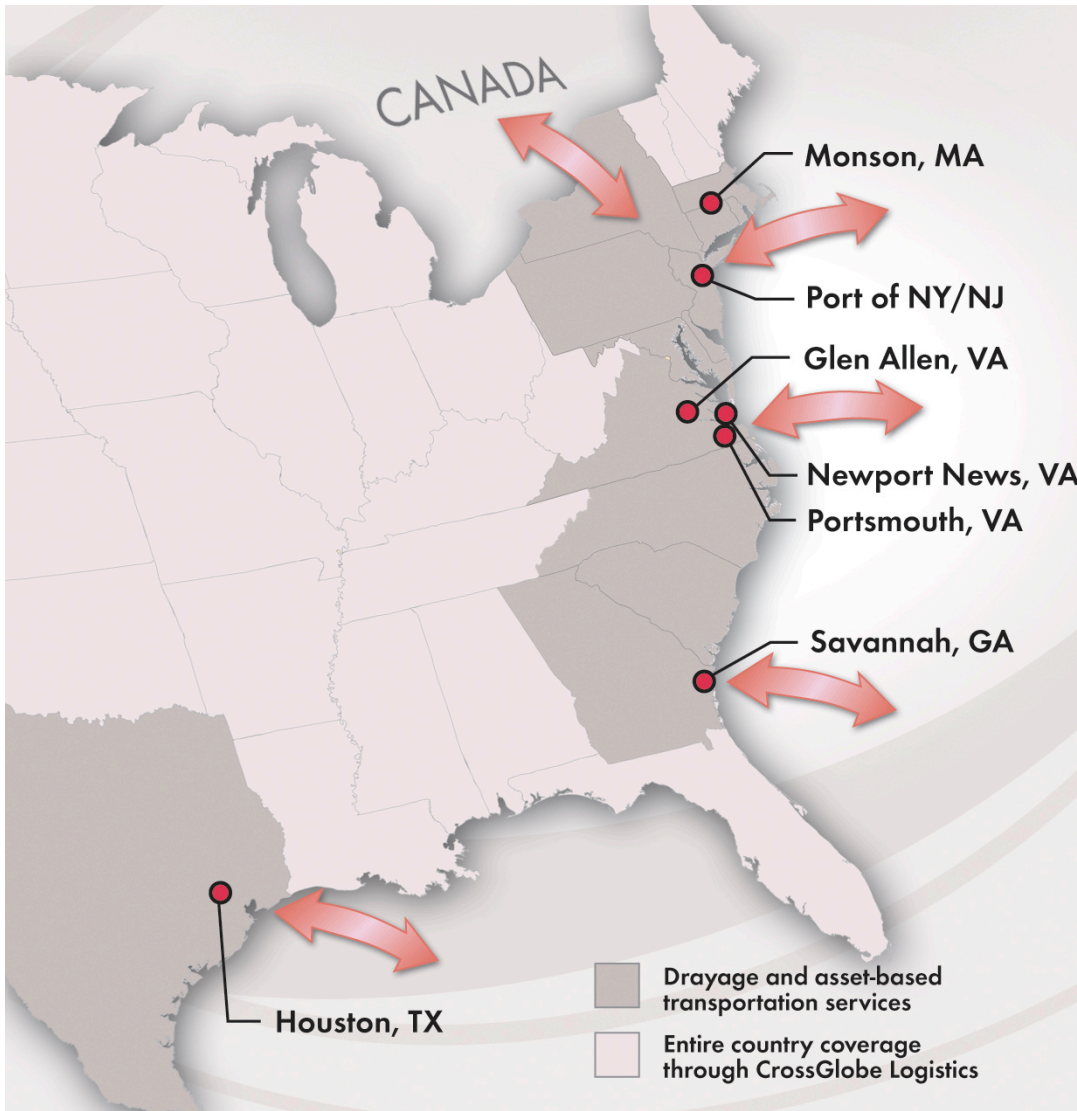

- 7 Operating locations
- 5 Distribution facilities
- Over 1 Million square feet of storage space
- Domestic and Intermodal truck services
- Complete import and export services

Commitment to Excellence

We value our customers

With operations in Monson, MA; Glen Allen, VA; Newport News, VA; Portsmouth, VA; Houston, TX; and Port Elizabeth, NJ, CrossGlobe Group is a comprehensive supplier of distribution and transportation services to producers of specialized products.

- Trucking Services
- Storage
- Product Transfer
- Online Inventory Management
- RF Scanning
- WMS / TMS system
- EDI
- Specialized Facilities
- Rail served Facilities
- Skybitz
- SmartWay Transport Partner

Contact one of our experts

B.W. (Bill) Franks
Chief Executive Officer
804.412.4518
bfranks@crossglobegroup.com

Ron Drogan
Chief Operating Officer
804.412.4503
rdrogan@crossglobegroup.com

Rich Clonan
Vice-President Sales
908.355.4200
rclonan@crossglobegroup.com

Ed Rolon
National Account Executive
203.524.4113
erolon@crossglobegroup.com

Sophie Lerner
Sales and Marketing Director
905.237.0955
slerner@crossglobegroup.com

www.crossglobegroup.com