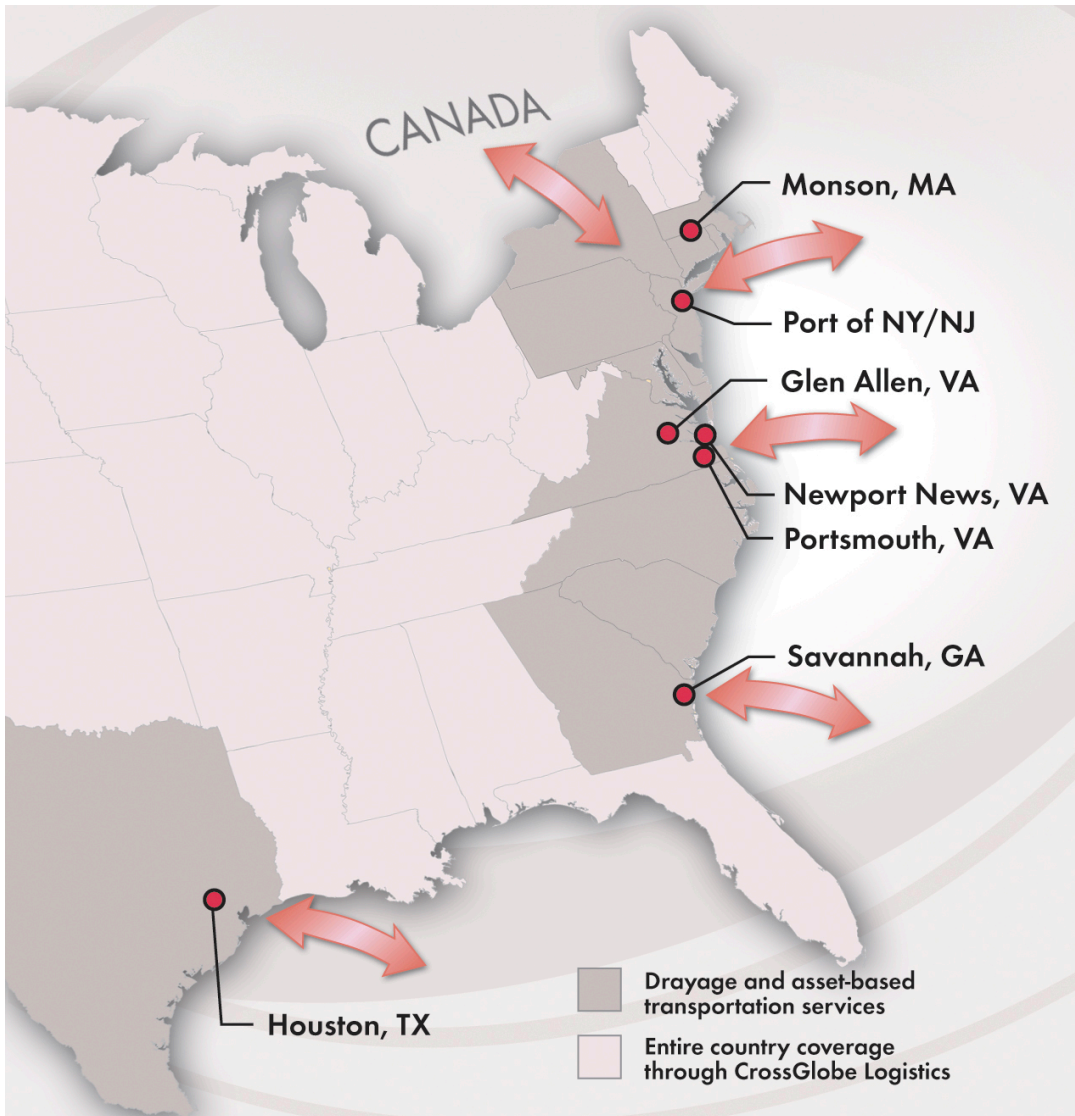

## Savannah, GA

### Delivering products safe and efficiently

The CrossGlobe Group has a full service container drayage operation in and around the Port of Savannah, GA. Mirroring its highly successful container drayage operations in Newport News, VA, Houston, TX and in Port of NY/NJ, The CrossGlobe Group is serving the significant import and export trade which has brought the Port of Savannah its reputation as one of the fastest growing ports in North America. Our Savannah facility offers customers one stop shopping for ocean container drayage, full truckload, cross dock and order fulfillment.

#### Facts

- From rail yard to unloading dock and warehouse, we provide efficient and competitive Intermodal drayage
- We offer short haul, long haul and transloading services from the port to your warehouse facilities
- Our drivers are the most proficient in the industry with years of experience working at the port
- Our partner transload and consolidation facility is located near the port terminals, enabling rapid turn times and quality drayage

#### Port of Savannah quick facts!

- The Port of Savannah offers one of the largest selections of all-water China-U.S. services on the East Coast
- Provides access to more high-volume retail distribution centers than any other port in the U.S. Southeast
- Provides direct, convenient access to the largest U.S. consumer markets
- Savannah ranks among the top U.S. ports in terminal efficiency
- Trade between Savannah and China has grown 37% over the last five years.